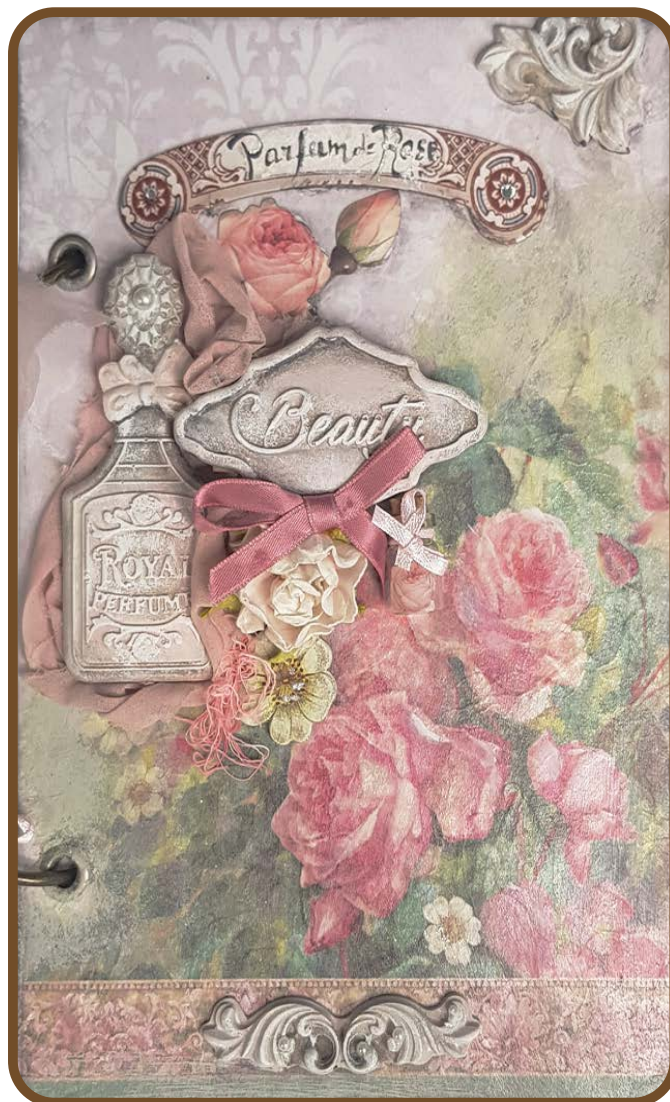

Project by Monica Paruta

Romantic Journal

MATT GLUE	DC32M
RING JOURNAL	JCH03
STENCIL	KSTDQ75
STENCIL	KSTDQ76
STENCIL	KSTDQ77
STENCIL	KSTFQ78
MOULD A4	K3PTA4552
MOULD A5	K3PTA5636
CERAMIC POWDER	FC04/400
EPHEMERA	DFLCT09
EPHEMERA	DFLCT10
CLEAT STAMP	WTK160
RUB ON	DFLRB02
DYE INK PAD SHADOW	WKPR01
DYE INK PAD COFFE	WKPR02
DYE INK PAD BURGUNDY	WKPR05
DYE INK PAD NATURE	WKPR06