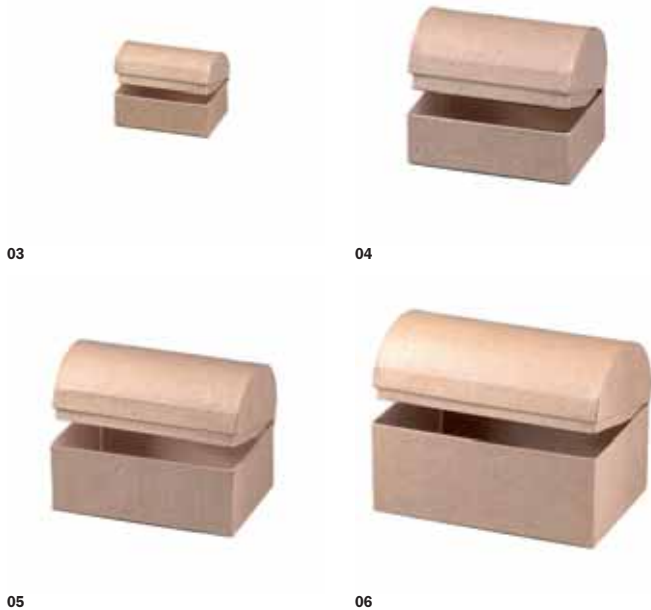

PappArt Treasure chest

26 344 03 Treasure chest, 6 x 4 x 4 cm SQ: 10 pc

26 344 04 Treasure chest, 8 x 5,5 x 5,5 cm SQ: 10 pc

26 344 05 Treasure chest, 15 x 10 x 10,5 cm SQ: 2 pc

26 344 06 Treasure chest, 18 x 12 x 12,5 cm SQ: 2 pc

PappArt Treasure chest

26 344 02 Treasure chest, 12 x 8 x 7,5 cm

SQ: 5 pc