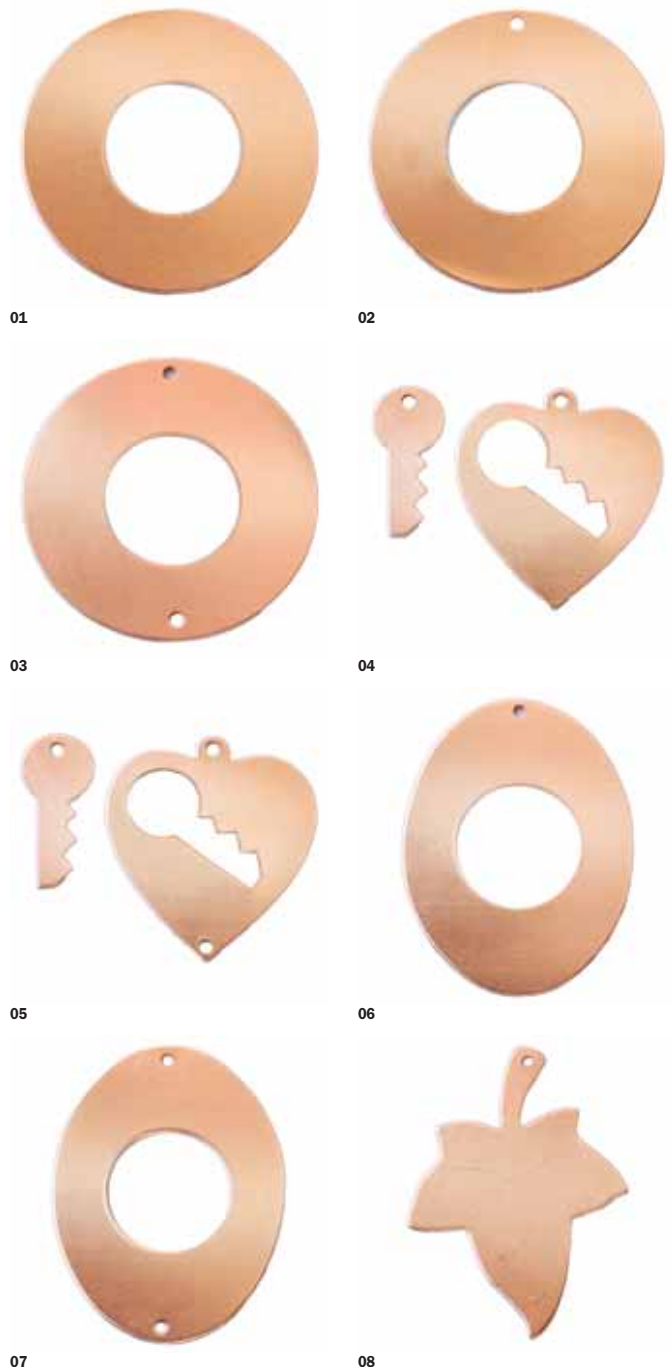

Copper blanks for enamelling loose

99 185 01	Pendant, donut without hole, ø 35 mm	SQ: 10 pc
99 185 02	Pendant, donut 1-hole, ø 35 mm	SQ: 10 pc
99 185 03	Pendant, donut 2-hole, ø 35 mm	SQ: 10 pc
99 185 04	Pendant, heart with key 1-hole, 28 x 26 mm	SQ: 10 pc
99 185 05	Pendant, heart with key 2-hole, 28 x 26 mm	SQ: 10 pc
99 185 06	Pendant, oval 1-hole, 41 x 31 mm	SQ: 10 pc
99 185 07	Pendant, oval 2-hole, 41 x 31 mm	SQ: 10 pc
99 185 08	Pendant, leaf 1-hole, 42 x 31 mm	SQ: 10 pc