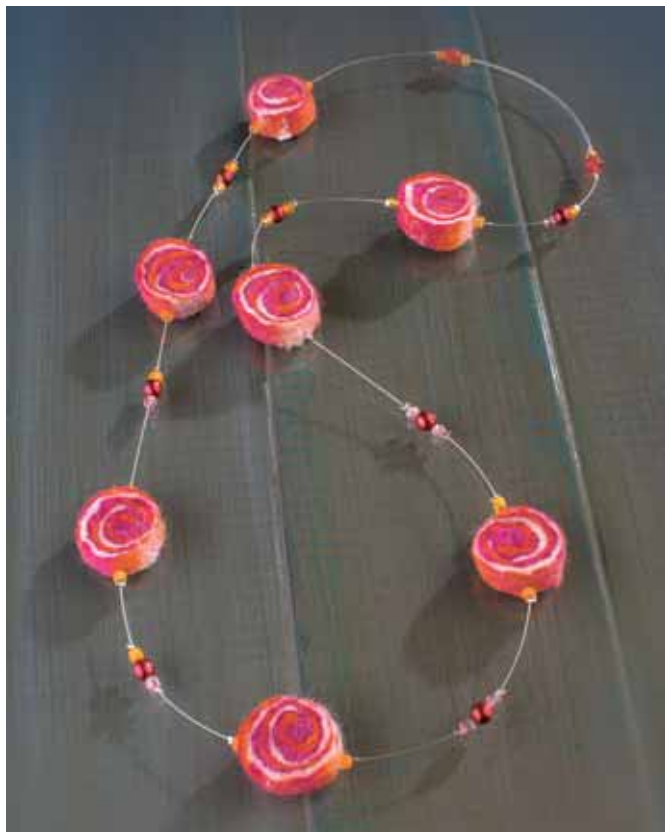

black

Elastic thread

21 231 03 Elastic thread, 100% Polyurethane, $\varnothing$ 0,25 mm, 10 m SQ: 12 pc

21 231 05 Elastic thread, 100% Polyurethane, $\varnothing$ 0,5 mm, 10 m SQ: 12 pc

21 231 10 Elastic thread, 100% Polyurethane, $\varnothing$ 1 mm, 5 m SQ: 12 pc