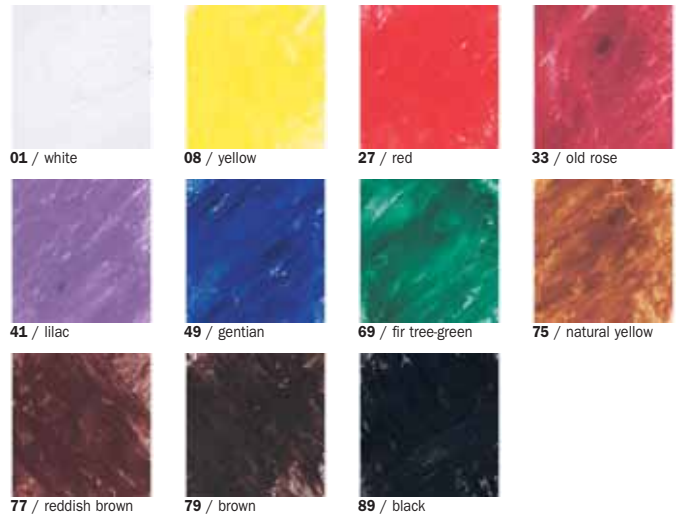

Colouring Pigment Sticks for Wax

35 050 .. Colouring Pigment Sticks, for wax, 2 pcs. ☒ SQ: 5 bag

35 051 .. Colouring Pigment Sticks, for wax ☐ SQ: 20 pc