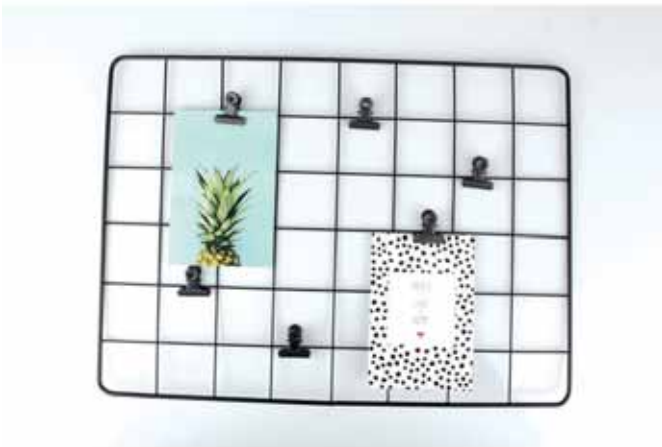

Memoboard metal

24 065 90 Memoboard metal, mesh with clips, **N** **O** SQ: 1 pc
46 x 33,5 cm

Content 24 065 15
1x0, 5x1, 2x2, 1x3, 1x4, 1x5, 1x6, 1x7, 1x8, 1x9

95 / white

96 / white

Deco-items

24 065 95 Sign wood, arrow, 9 x 25 cm **N** SQ: 5 pc

24 065 96 Sign wood, arrow, 12,5 x 35 cm **N** SQ: 2 pc

15 / natural