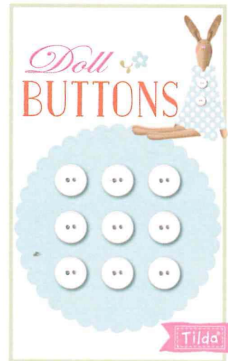

Fabric covered doll buttons, off-white
Ø 10 mm, 9 pcs
481429