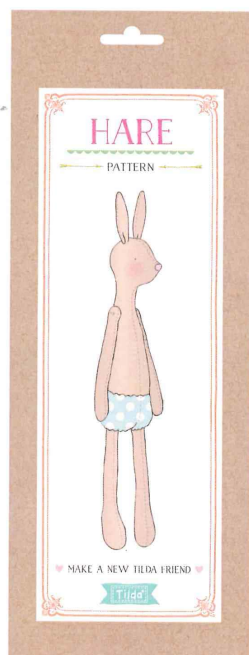

Paper piece Applique  
Dragonflies 481411

Quilt labels, 9 pcs, polyester  
481408

Fabric covered buttons  
Ø 20 mm, 6 pcs 481393

Fabric covered buttons  
Ø 23 mm, 6 pcs 481394

Ribbon 10 mm, 100% cotton  
Cherry Blossom Ginger  
481400

Ribbon 20 mm, 100% cotton  
Pink Toile  
481402

Fabric covered buttons  
Ø 15 mm, 9 pcs 481392

Fabric covered buttons  
Ø 28 mm, 4 pcs 481395

Tilda Pattern Fox  
481424

Tilda Pattern Hare  
481425

Tilda Kit Sweetheart Bumblebee, height 30 cm  
481427

# CIRCUS

Tilda®

Charmpack is a collection of 40 squares of fabric, 12,5x12,5 cm, from the Circus collection.

Fat Quarter Bundle is a collection of fabric pieces, 50x55 cm.

Fat Eight Bundle is a collection of 20 fabric pieces, 50x27 cm.