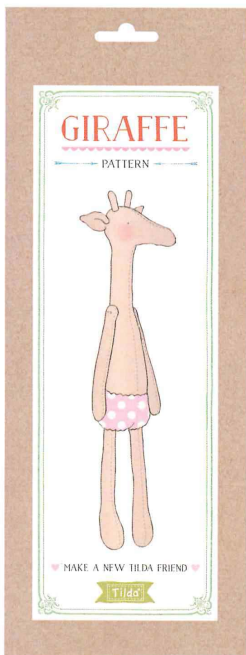

The moodboard is printed early in production: products and nuances are subject to change.

Tilda Friends Giraffe,  
pre-sewn, height 58 cm  
481433

Tilda Friends Elephant,  
pre-sewn, height 52 cm  
481432

Tilda Kit Elephant with Clownlook,  
height 52 cm 481435

Quilt labels, 9 pcs, polyester  
481409

Ribbon 25 mm, 100% cotton  
Elephants 481407

Ribbon 20 mm, 100% cotton  
Rose Linen 481405

Fabric covered buttons  
Ø 20 mm, 6 pcs 481397

Fabric covered buttons  
Ø 23 mm, 6 pcs 481398

Fabric covered buttons  
Ø 15 mm, 9 pcs 481396

Fabric covered buttons  
Ø 28 mm, 4 pcs 481399

Fabric covered doll buttons, off-white  
Ø 10 mm, 9 pcs  
481429

Tilda Friends Pattern Giraffe  
481437

Tilda Friends Pattern Play Overalls  
481436

Quilt pattern Circus  
(SE, DK, NO, UK) 481414  
(DE, NL, FR, UK) 481415

Paper piece Applique  
Elephants 481412

Paper piece Applique  
Stars 481413