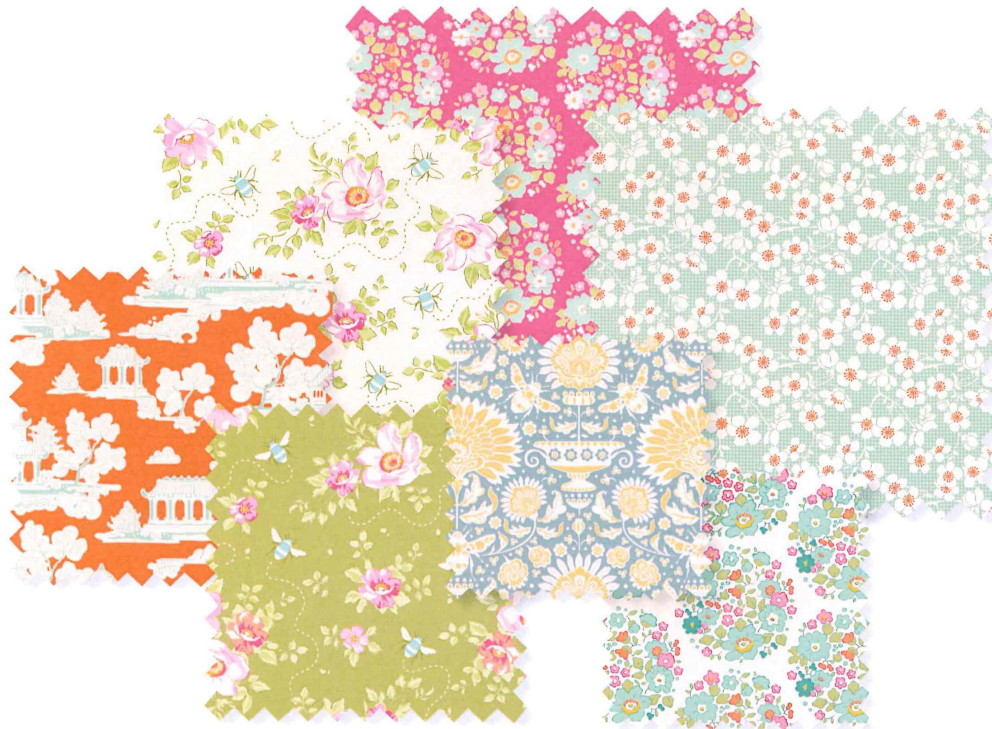

# Bumblebee

Tilda®

THE Bumblebee COLLECTION

Charmpack is a collection of 40 squares of fabric, 12,5x12,5 cm, from the Bumblebee collection.

Fat Quarter Bundle is a collection of fabric pieces, 50x55 cm.

Fat Eight Bundle is a collection of 20 fabric pieces, 50x27 cm.

# CIRCUS

Tilda®

Charmpack is a collection of 40 squares of fabric, 12,5x12,5 cm, from the Circus collection.

Fat Quarter Bundle is a collection of fabric pieces, 50x55 cm.

Fat Eight Bundle is a collection of 20 fabric pieces, 50x27 cm.

Fabric facts: 100% cotton. Machine wash 40° C. Shrinkage 6-7%.

A. By-the-meter, width 110 cm.

B. Fat Quarter, 50x55 cm.

|   |  |   |   |  |   |  |  |   |  |
|---|--|---|---|--|---|--|--|---|--|
| Circus Life Red<br>A 481320<br>B 481360 | Circus Life Blue<br>A 481321<br>B 481361 | Circus Life Green<br>A 481322<br>B 481362 | Clown Flower Teal<br>A 481323<br>B 481363 | Clown Flower Linen<br>A 481324<br>B 481364 | Clown Flower Blue<br>A 481325<br>B 481365 | Clown Flower Green<br>A 481326<br>B 481366 | Circus Rose Teal<br>A 481327<br>B 481367 | Circus Rose Red<br>A 481328<br>B 481368 | Circus Rose Blue<br>A 481329<br>B 481369 |
|---|--|---|---|--|---|--|--|---|--|