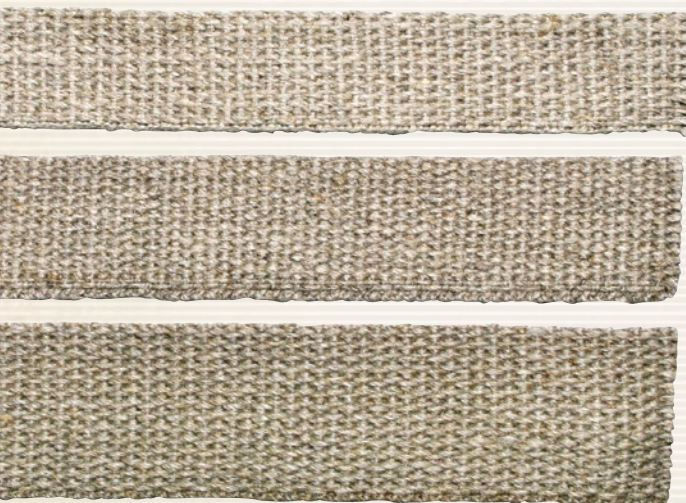

1" - 2.5 cm

1.25" - 3.175 cm

1.5" - 3.81 cm

All our hemp is Biodegradable, Eco Friendly, AZO-Free Dye, and Oil Free.

Due to the manufacturing process, cord may be lighter or darker than shown and actual length may vary slightly.

1. Black:

- 1 inch HWC1- BLK **NEW**
- 1.25 inch HWC1.25- BLK **NEW**
- 1.5 inch HWC1.5- BLK **NEW**

2. Natural:

- 1 inch HWC1- NAT **NEW**
- 1.25 inch HWC1.25- NAT **NEW**
- 1.5 inch HWC1.5- NAT **NEW**

3. Dark Brown:

- 1 inch HWC1- DKBRN **NEW**
- 1.25 inch HWC1.25- DKBRN **NEW**
- 1.5 inch HWC1.5- DKBRN **NEW**

Webbing Rolls :

1. 1 inch HWR1- NAT **NEW**
2. 1.25 inch HWR1.25- NAT **NEW**
3. 1.5 inch HWR1.5- NAT **NEW**

ALSO AVAILABLE IN 2 INCH & 3 INCH **NEW**

Hemptique