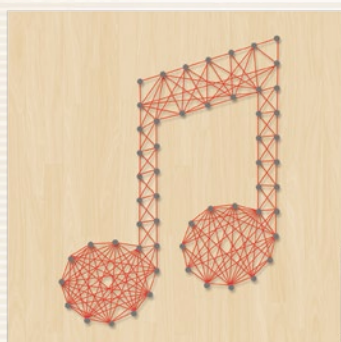

## DO-IT-YOURSELF STRING ART

Hemptique's string art kits are a great add to your DIY home décor project for your home or office. The silhouettes are pre-nailed on a wood base. These fun designs also make for the perfect gift. With our high quality hemp cord included, you will have your completed project ready to hang and enjoy in no time!