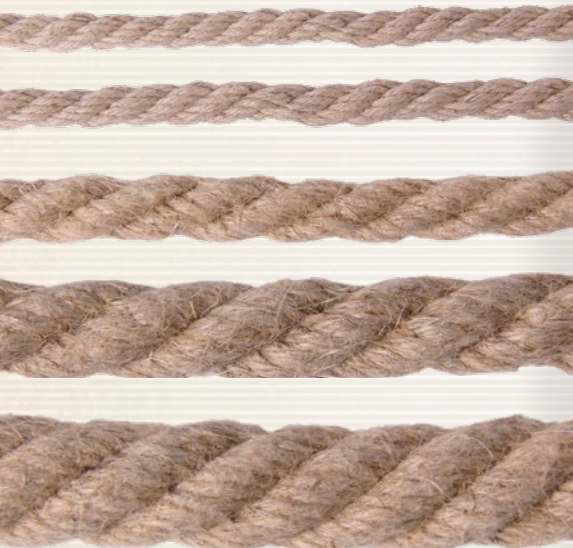

HEMP TWISTED ROPE *coils*

100% Hemp
Approx. 65.6 ft / 20 meters
4mm, 6mm, 8mm thick

Hemp rope can't get any more rugged than Hemptique's Twisted Rope. Strong and thick, it makes a definite statement for any project. Use it for gardening, path borders, post wraps, cat scratchers or anywhere else you can think of!

1

2

3

4

5

1. 4mm Rope HR4- NAT
2. 6mm Rope HR6- NAT
3. 8mm Rope HR8- NAT
4. 12mm Rope HR12- NAT (R)
5. 20mm Rope HR20- NAT (R)

All our hemp is Biodegradable, Eco Friendly, AZO-Free Dye, and Oil Free.

Due to the manufacturing process, cord may be lighter or darker than shown and actual length may vary slightly.