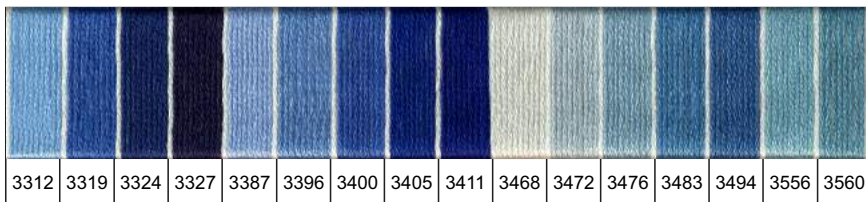

COLOR CARD

MOULINÉ
ESPECIAL

Finca®

MERCERIZED 100% EGYPTIAN FINCA COTTON
GUARANTEED SOLID DYED COLORS

Presencia®
HILATURAS S.A.

COLOR CARD - MOULINÉ ESPECIAL 

MOULINÉ ESPECIAL  *Finca*

MOULINÉ ESPECIAL

Finca

* ONLY THESE 5 MARKED COLORS, ARE COLORFAST, BUT NOT BLEACH FAST, ALL THE REST OF THE COLORS ARE AS WELL BLEACH FAST

ALGODON PURO 100% MERCERIZADO FINCA

100% PURO COTONE MERCERIZZATO FINCA

MERCERIZED 100% FINCA COTTON