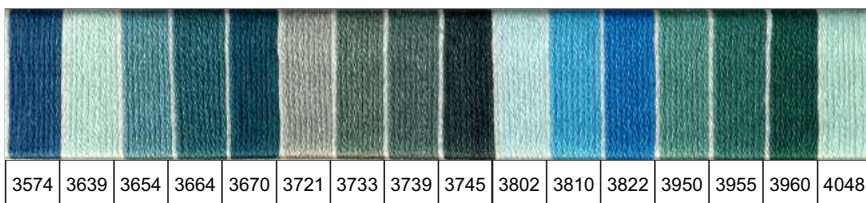

COLOR CARD

MOULINÉ
ESPECIAL

Finca®

MERCERIZED 100% EGYPTIAN FINCA COTTON
GUARANTEED SOLID DYED COLORS

Presencia®
HILATURAS S.A.

COLOR CARD - MOULINÉ ESPECIAL 

MOULINÉ ESPECIAL  *Finca*

MOULINÉ ESPECIAL

Finca

* ONLY THESE 5 MARKED COLORS, ARE COLORFAST, BUT NOT BLEACH FAST, ALL THE REST OF THE COLORS ARE AS WELL BLEACH FAST

ALGODON PURO 100% MERCERIZADO FINCA

100% PURO COTONE MERCERIZZATO FINCA

MERCERIZED 100% FINCA COTTON