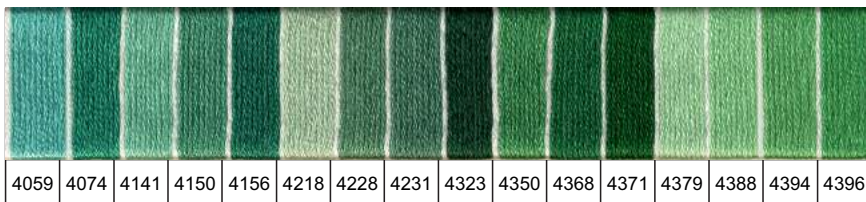

COLOR CARD

MOULINÉ
ESPECIAL

Finca®

MERCERIZED 100% EGYPTIAN FINCA COTTON
GUARANTEED SOLID DYED COLORS

Presencia®
HILATURAS S.A.

COLOR CARD - MOULINÉ ESPECIAL 

MOULINÉ ESPECIAL  *Finca*

MOULINÉ ESPECIAL

Finca

* ONLY THESE 5 MARKED COLORS, ARE COLORFAST, BUT NOT BLEACH FAST, ALL THE REST OF THE COLORS ARE AS WELL BLEACH FAST

ALGODON PURO 100% MERCERIZADO FINCA

100% PURO COTONE MERCERIZZATO FINCA

MERCERIZED 100% FINCA COTTON